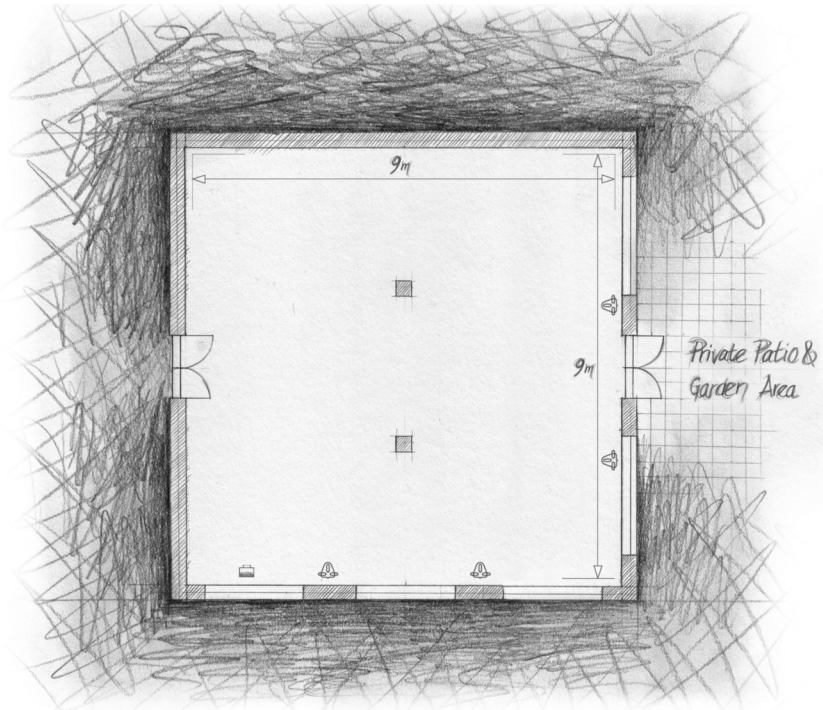

# Floor plan The Garden Room

EAST HORTON  
GOLF CLUB

## Key to floor plan

-  Pillars
-  Windows
-  13 amp twin socket outlet
-  Cabled internet connection point

023 8069 7073 · easthorton.com